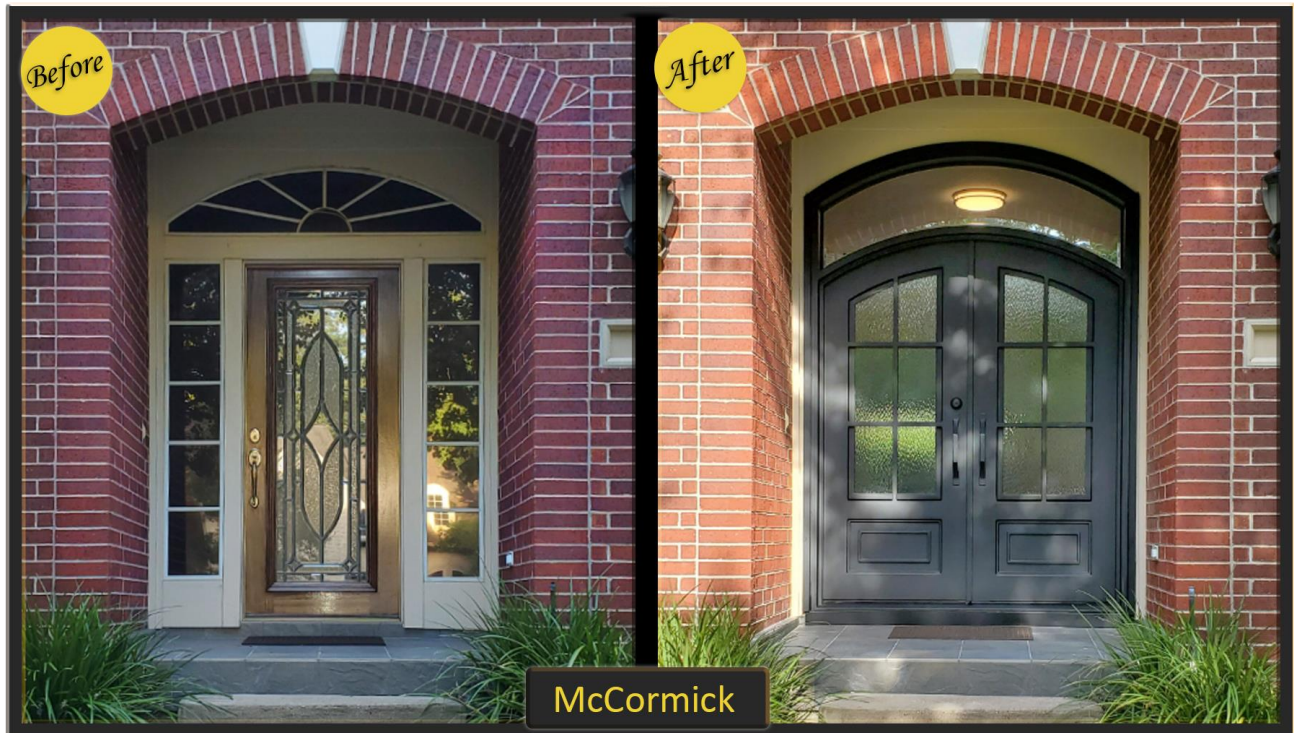

The LoneStar

The Modena

Divided Lite - Arched

Contemporary Designs

Narrow Profile Designs

Before & After Gallery

Before & After Gallery

Before & After Gallery

Before & After Gallery

Before & After Gallery

Handle Options

Integrated*

*Integrated handles are included in door prices.

#1

#2

#3