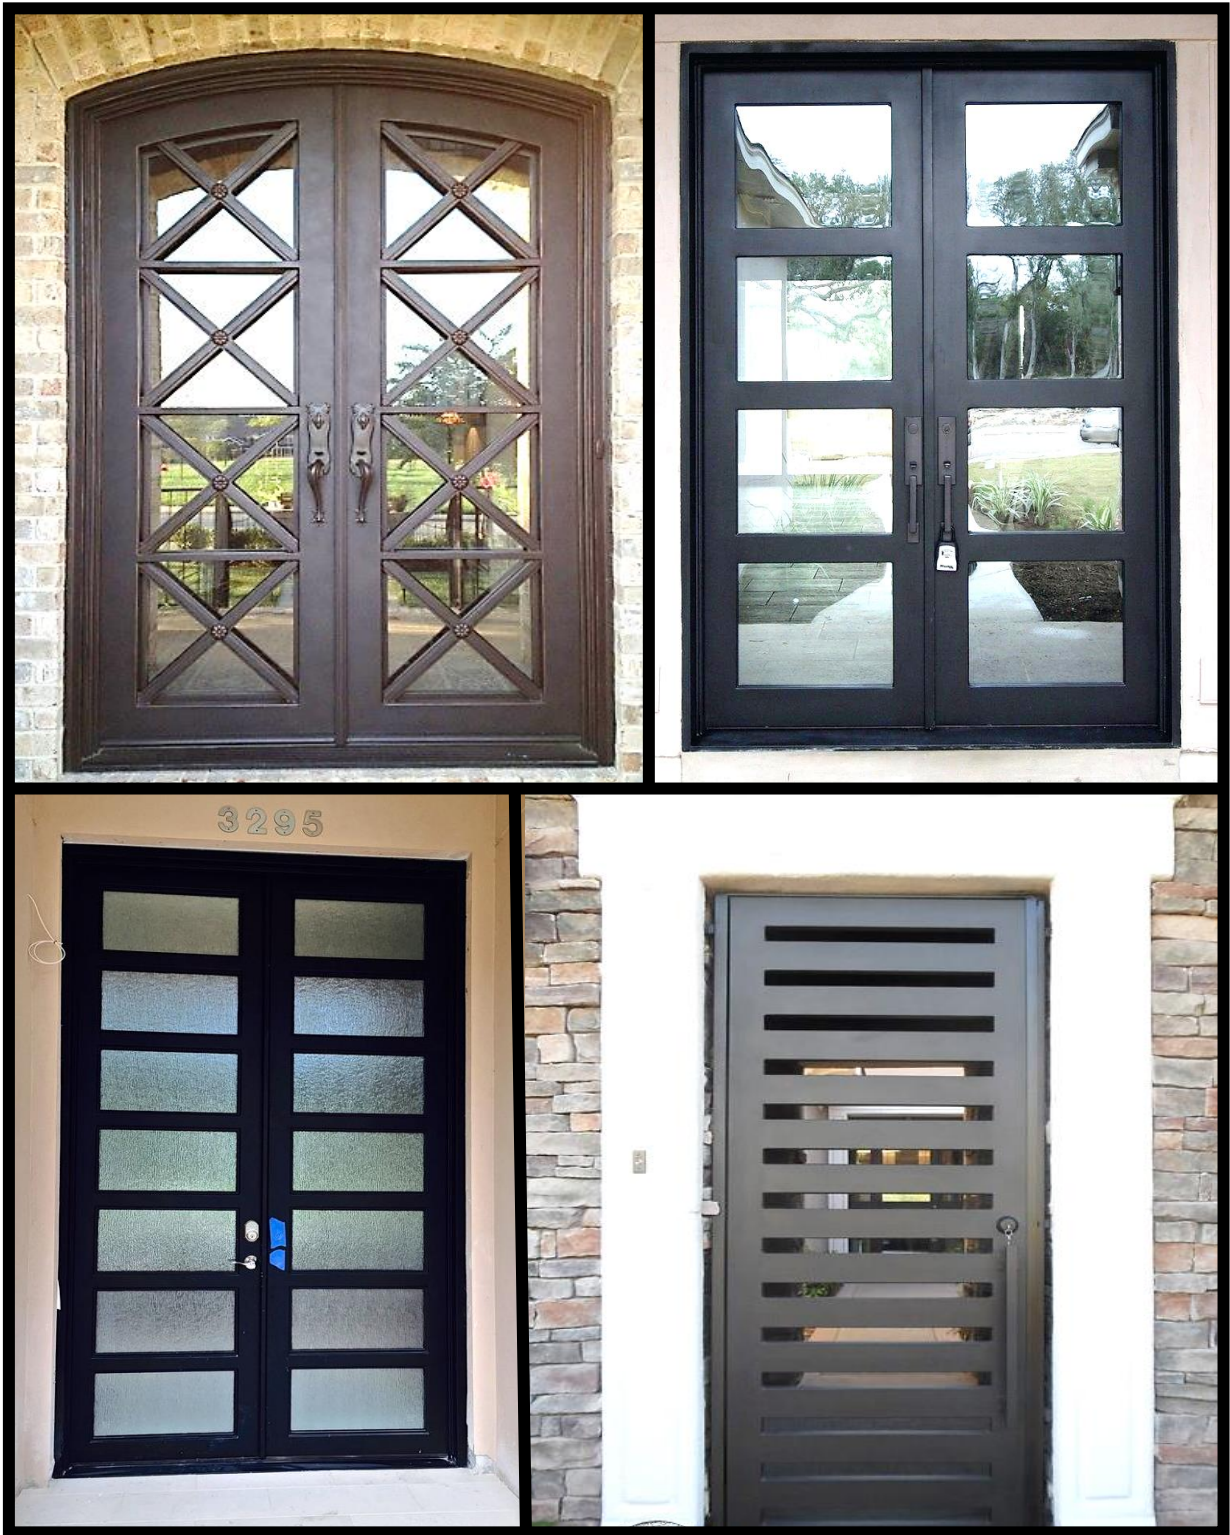

Operable Glass

Available with most door styles.
Mesh Screens Optional.

The Tuscany

The Milan

The Sicily

The Venice

The Monterey

The Turin

The LoneStar

The Modena

Divided Lite - Arched

Contemporary Designs

Narrow Profile Designs

Before & After Gallery

Before & After Gallery

Before & After Gallery

Before & After Gallery

Before & After Gallery

Handle Options

Integrated*

*Integrated handles are included in door prices.

#1

#2

#3