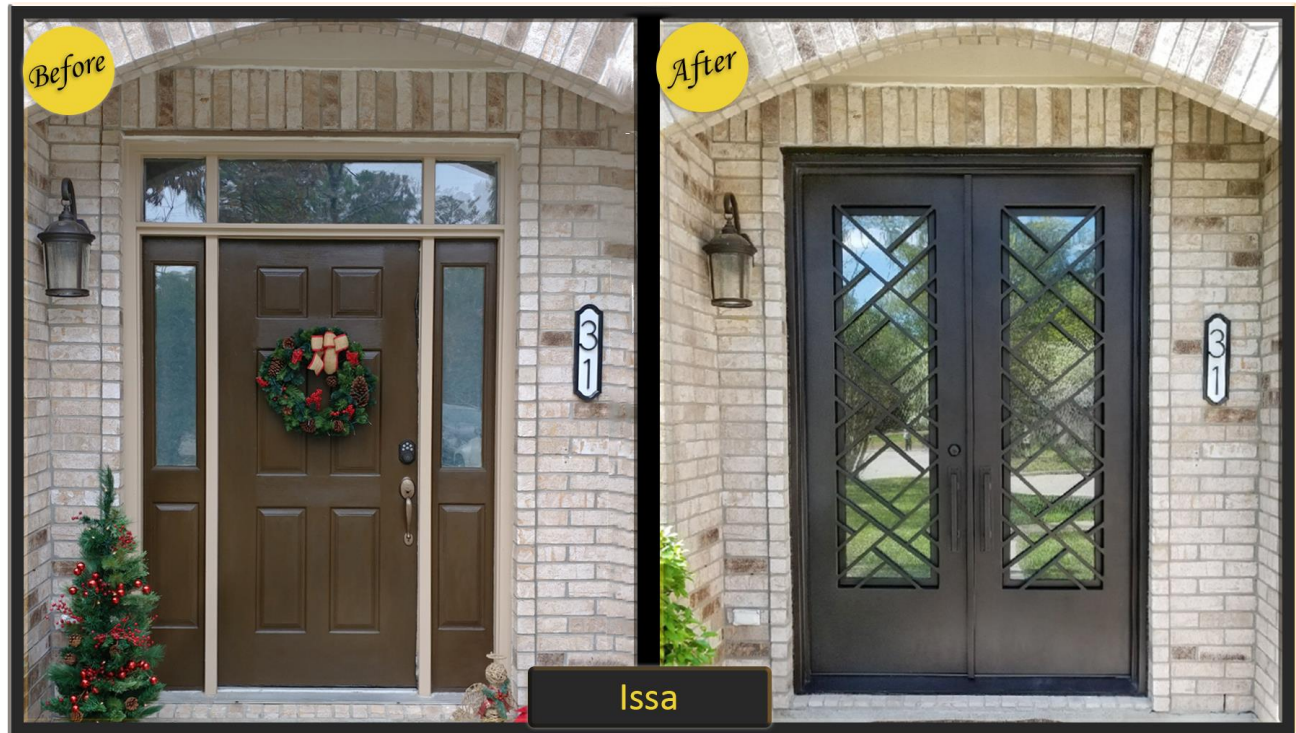

The LoneStar

The Modena

Divided Lite - Arched

Contemporary Designs

Narrow Profile Designs

Before & After Gallery

Before & After Gallery

Before & After Gallery

Before & After Gallery

Before & After Gallery

Handle Options

Integrated*

*Integrated handles are included in door prices.

#1

#2

#3