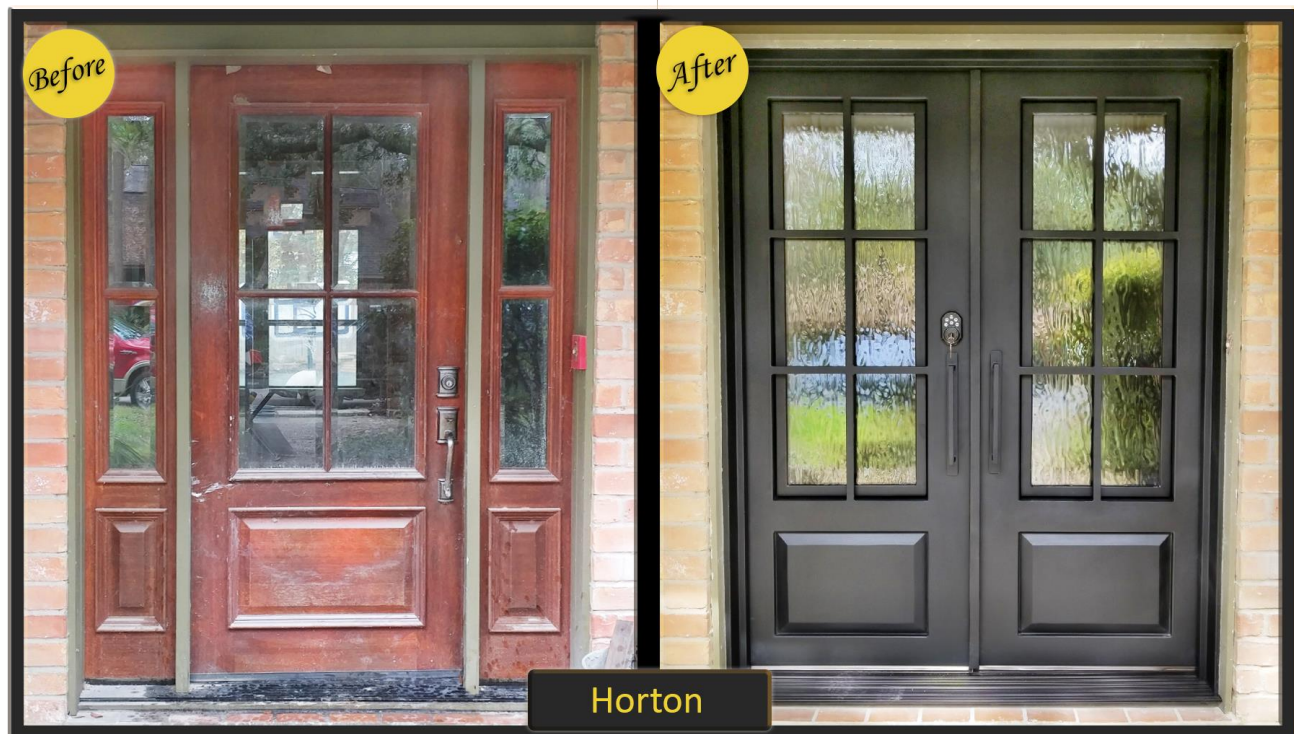

The LoneStar

The Modena

Divided Lite - Arched

Contemporary Designs

Narrow Profile Designs

Before & After Gallery

Before & After Gallery

Before & After Gallery

Before & After Gallery

Before & After Gallery

Handle Options

Integrated*

*Integrated handles are included in door prices.

#1

#2

#3