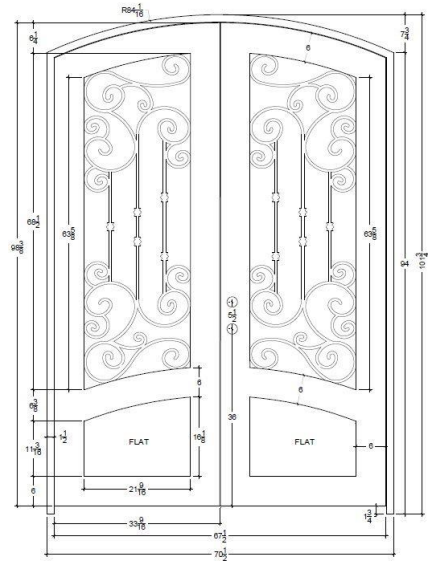

Rajem employs the most talented, artisanal iron workers in the business, committed to excellence with each door they build.

Door Features

- Hand Forged, solid 5/8", wrought iron scroll work
- Operable glass panel
- 2" thick doors
- 14 gauge iron
- 1-1/2" thick jamb
- Doors and jambs are foam filled insulated for greater energy efficiency
- Insulated tempered glass