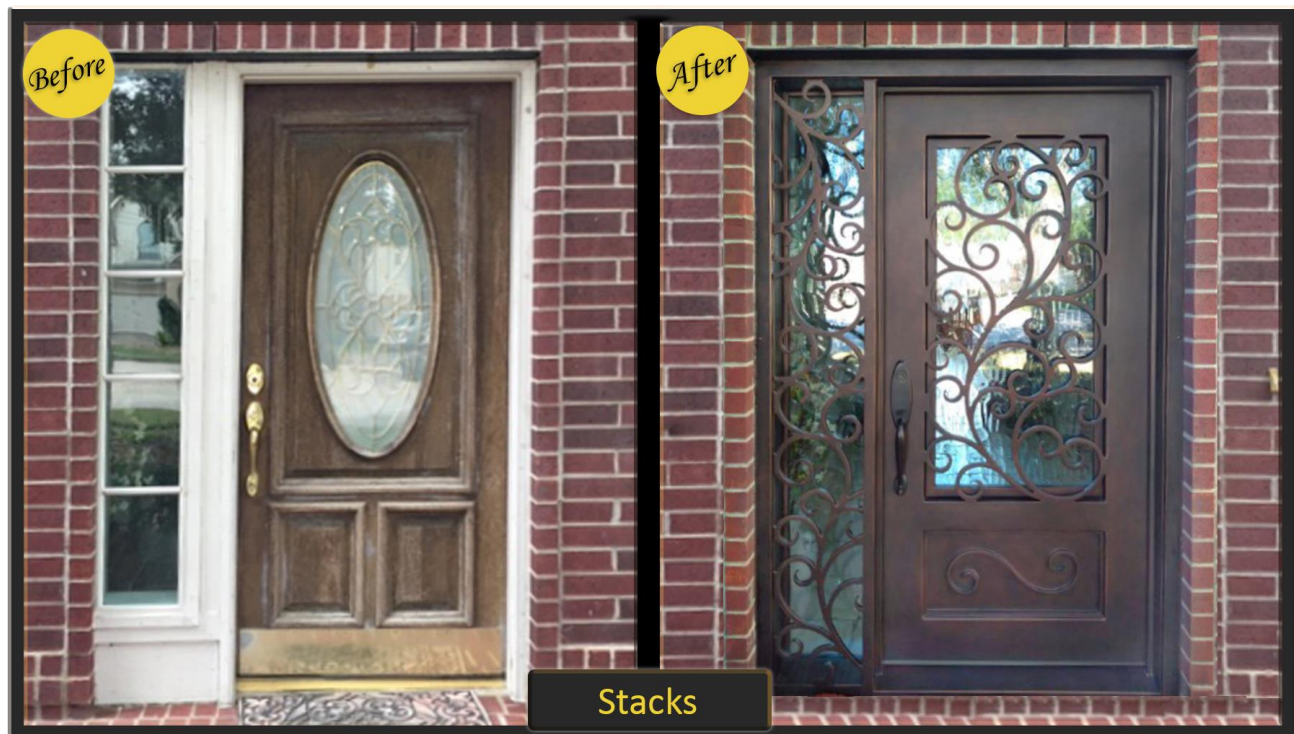

The LoneStar

The Modena

Divided Lite - Arched

Contemporary Designs

Narrow Profile Designs

Before & After Gallery

Before & After Gallery

Before & After Gallery

Before & After Gallery

Before & After Gallery

Handle Options

Integrated*

*Integrated handles are included in door prices.

#1

#2

#3