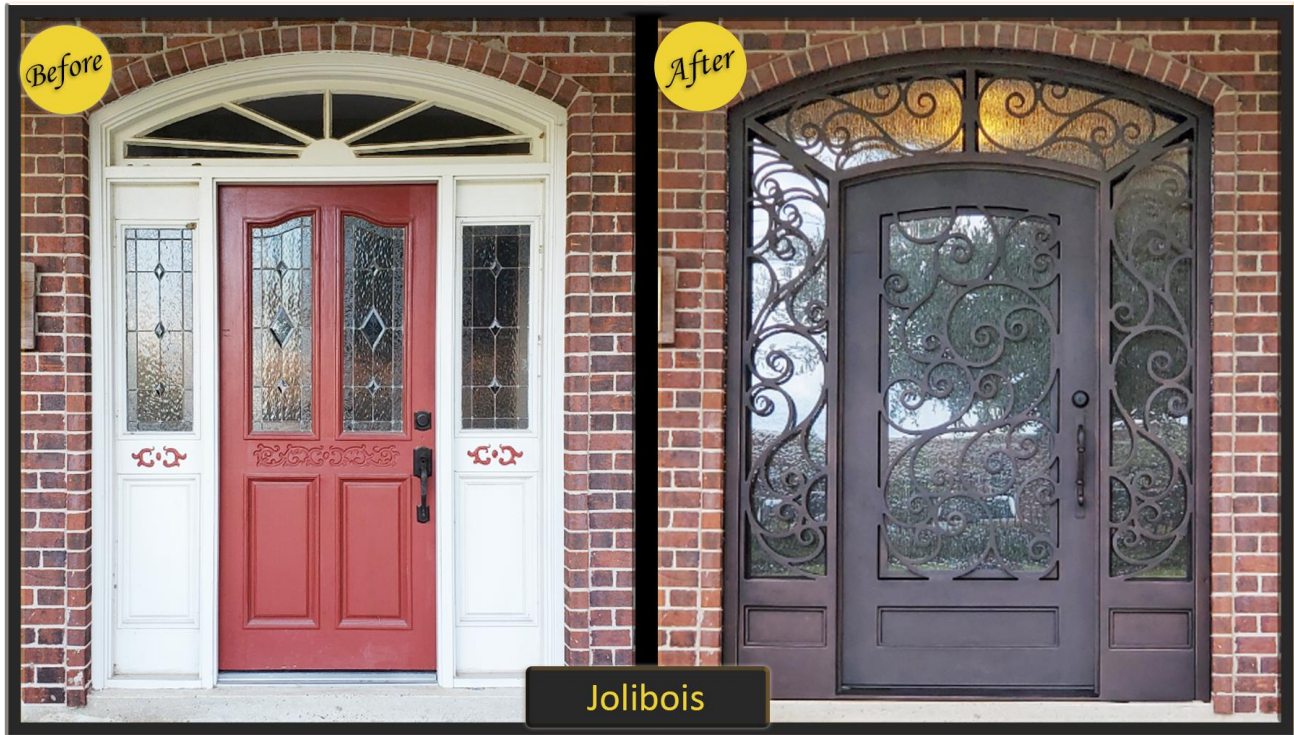

The LoneStar

The Modena

Divided Lite - Arched

Contemporary Designs

Narrow Profile Designs

Before & After Gallery

Before & After Gallery

Before & After Gallery

Before & After Gallery

Before & After Gallery

Handle Options

Integrated*

*Integrated handles are included in door prices.

#1

#2

#3