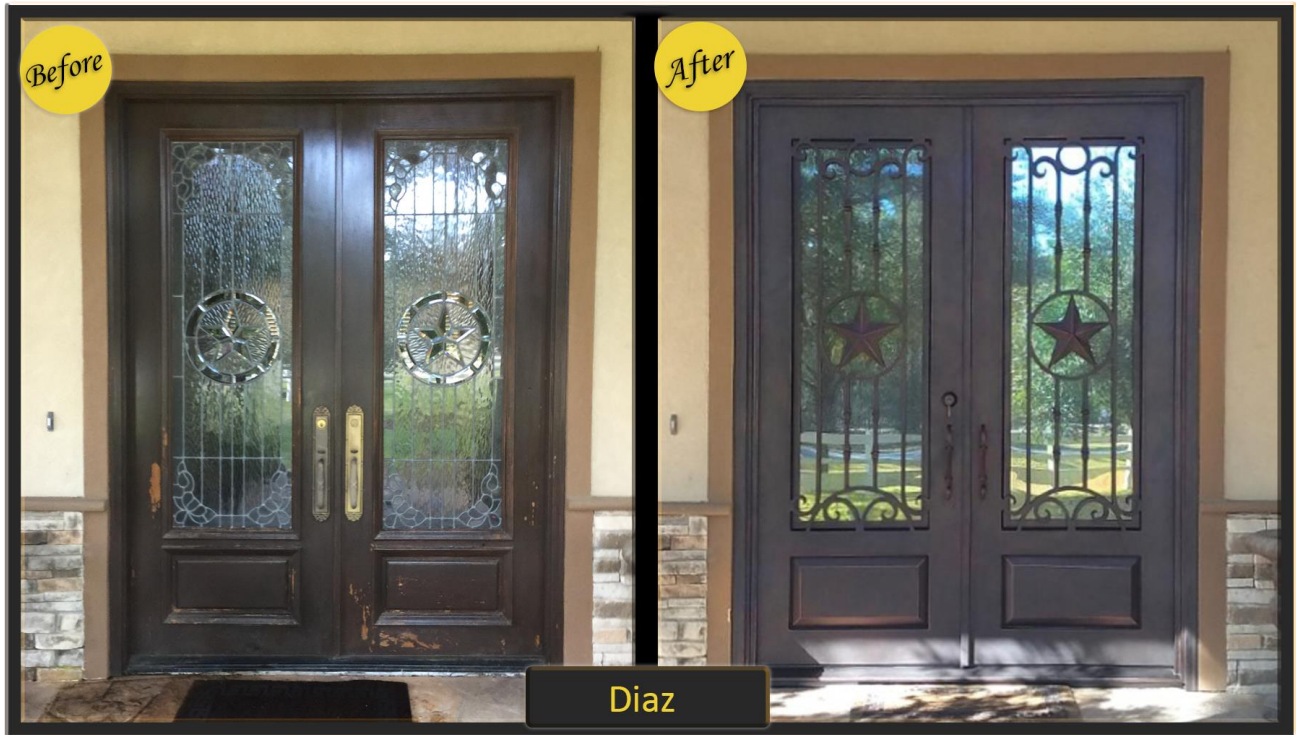

The LoneStar

The Modena

Divided Lite - Arched

Contemporary Designs

Narrow Profile Designs

Before & After Gallery

Before & After Gallery

Before & After Gallery

Before & After Gallery

Before & After Gallery

Handle Options

Integrated*

*Integrated handles are included in door prices.

#1

#2

#3