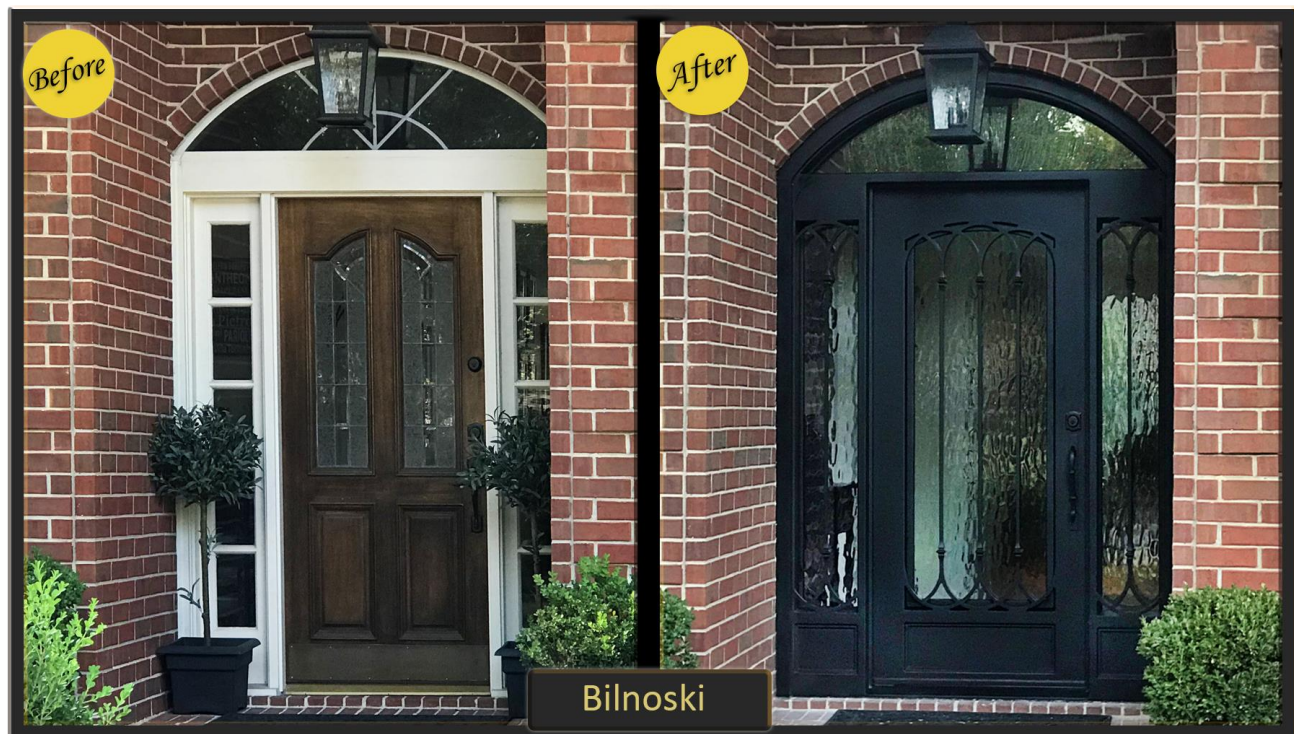

The LoneStar

The Modena

Divided Lite - Arched

Contemporary Designs

Narrow Profile Designs

Before & After Gallery

Before & After Gallery

Before & After Gallery

Before & After Gallery

Before & After Gallery

Handle Options

Integrated*

*Integrated handles are included in door prices.

#1

#2

#3