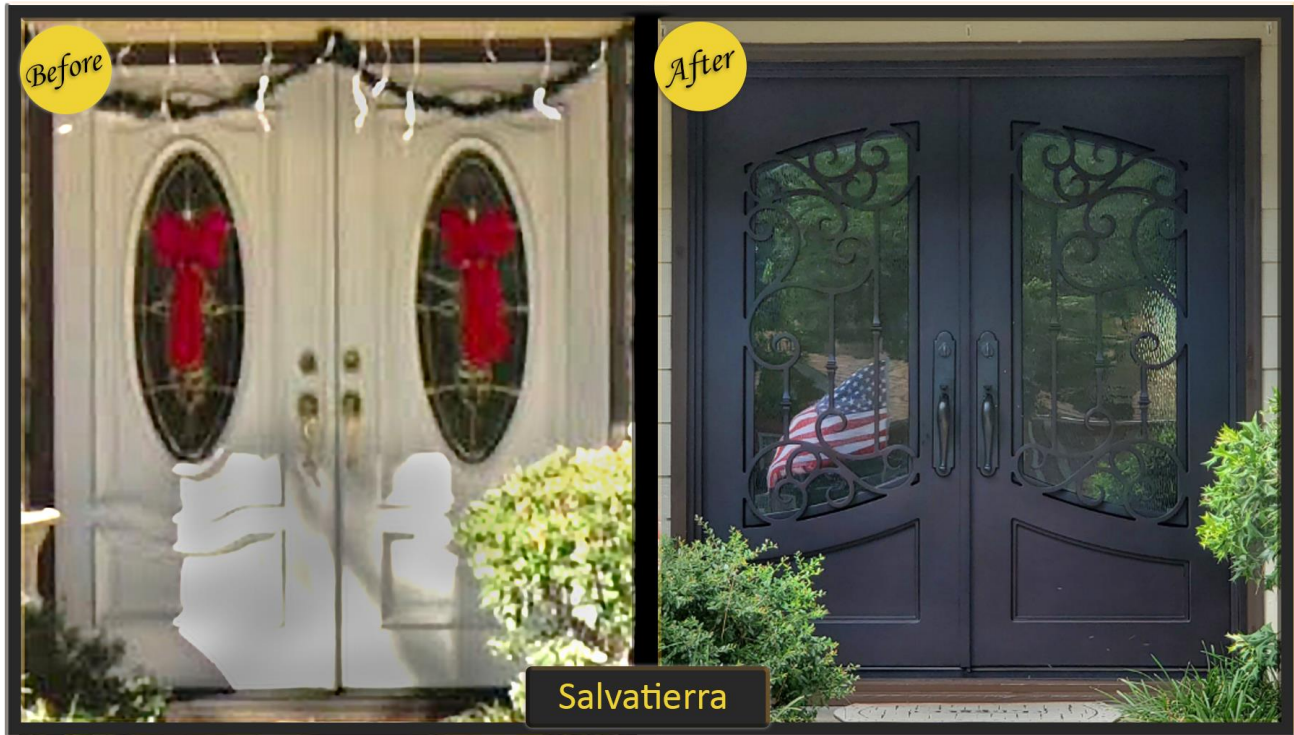

The LoneStar

The Modena

Divided Lite - Arched

Contemporary Designs

Narrow Profile Designs

Before & After Gallery

Before & After Gallery

Before & After Gallery

Before & After Gallery

Before & After Gallery

Handle Options

Integrated*

*Integrated handles are included in door prices.

#1

#2

#3