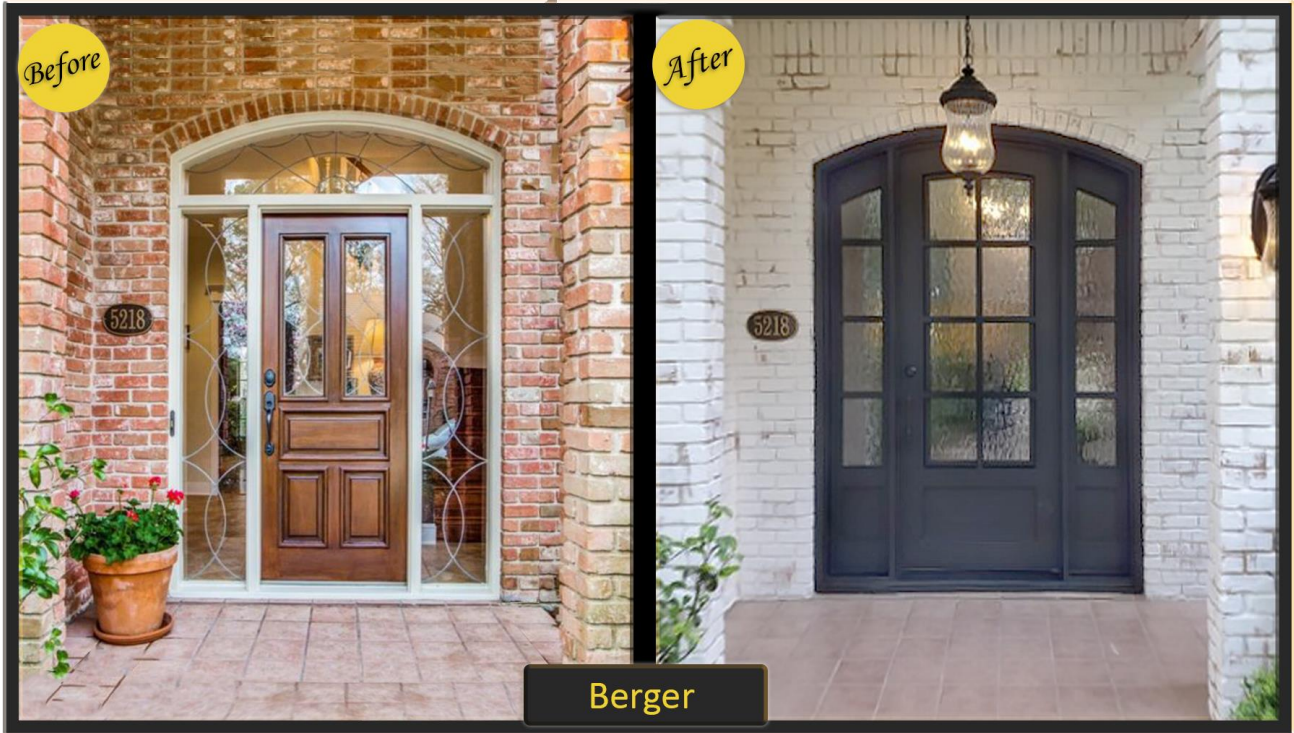

The LoneStar

The Modena

Divided Lite - Arched

Contemporary Designs

Narrow Profile Designs

Before & After Gallery

Before & After Gallery

Before & After Gallery

Before & After Gallery

Before & After Gallery

Handle Options

Integrated*

*Integrated handles are included in door prices.

#1

#2

#3